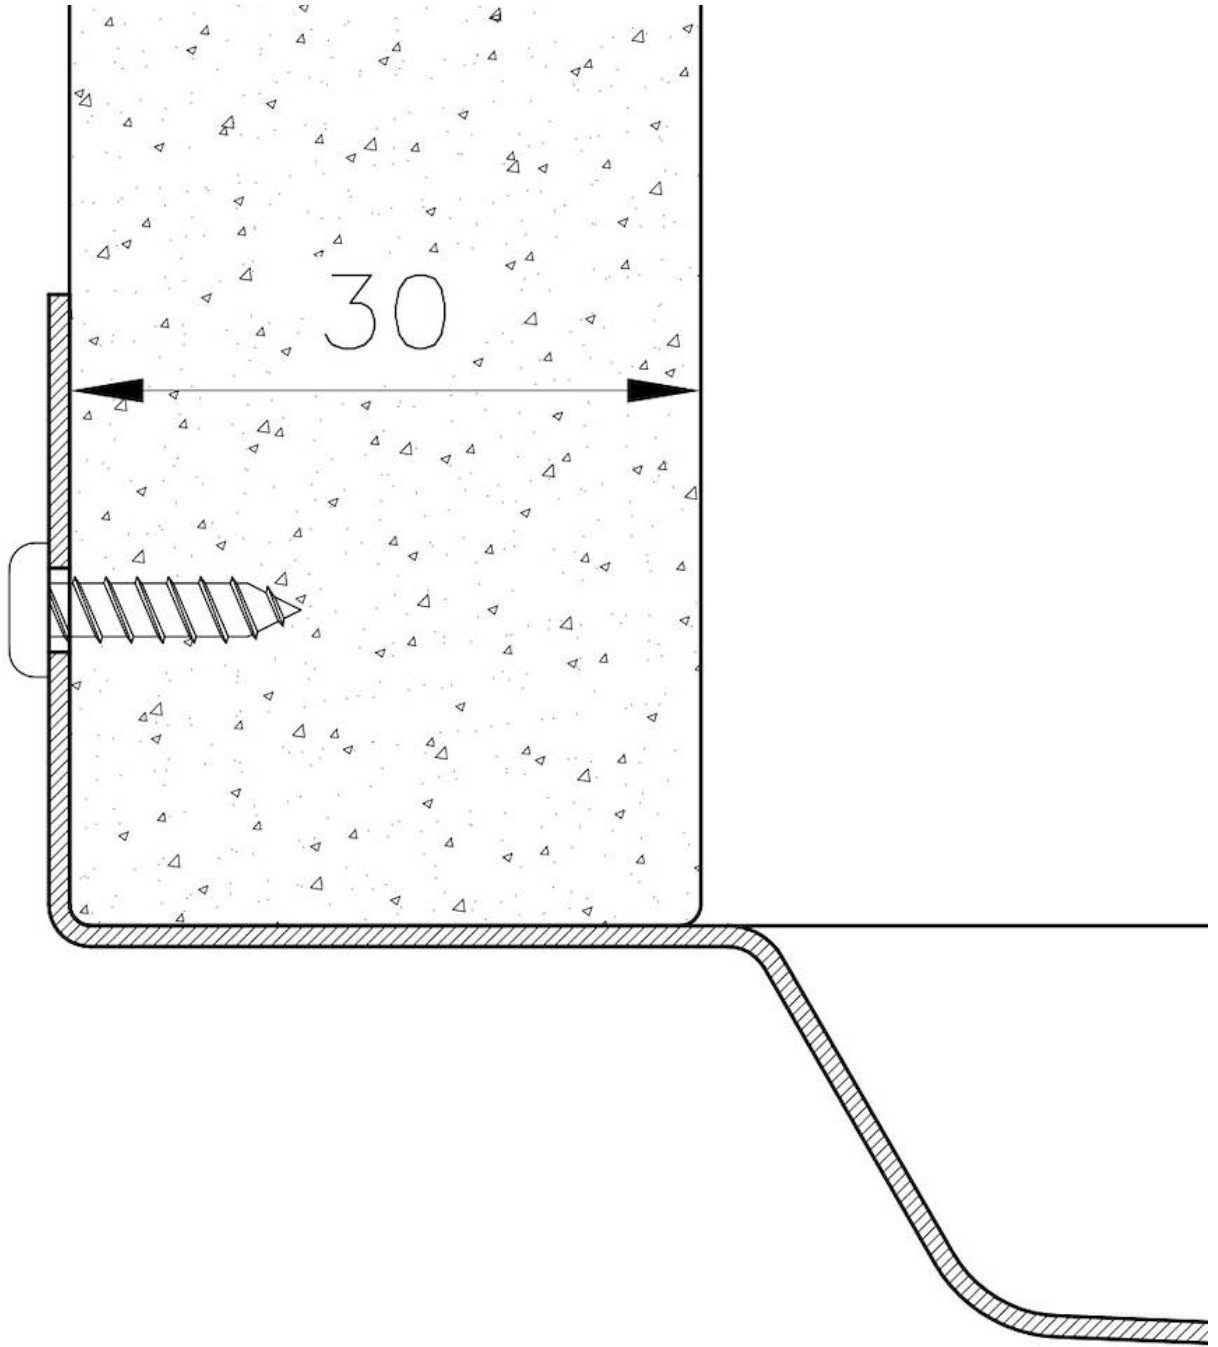

Dimensions 32 ³/₈" x 20 ³/₈"

Standard fittings Drain
Boxed packing

Built-in hole View technical data sheet

Bowl dimension 30" x 18"

Number of bowls 1 bowl

Waste fitting

3,5" drain

FEATURES

PHANTOM BASE WITHOUT WELDING

The steel bottom Phantom BASE solves the problem of water draining of slab sinks, because the slope built into the moulded bottom ensures perfect draining. The radius and sloped profile of Phantom BASE guarantee great practicality and hygiene in everyday cleaning.

High thickness

1.5 mm thick steel. A significant thickness, which guarantees the maximum sturdiness and durability.

Small radius

Bowls with squared shapes with a modern design and an increased capacity, for a minimal aesthetics connected with an extreme practicality.

Basket 3,5" waste fitting

The drain is equipped with a large 3.5" drain, with the practical basket cap that prevents the discharge of solid parts.

TECHNICAL DATA

GALLERY

OPTIONAL ACCESSORIES

Black grid
8100 619